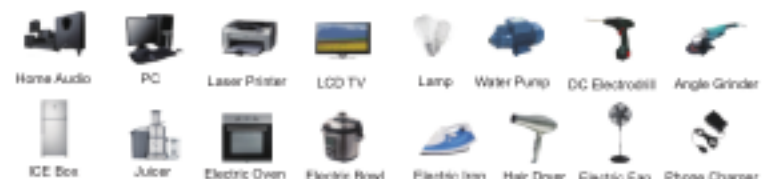

Hybrid Inverter & charger[The wall mounted]

Superstrong band load

Contact Us

MULTIFIT

Sunshine for you Multifit to all

Company Website